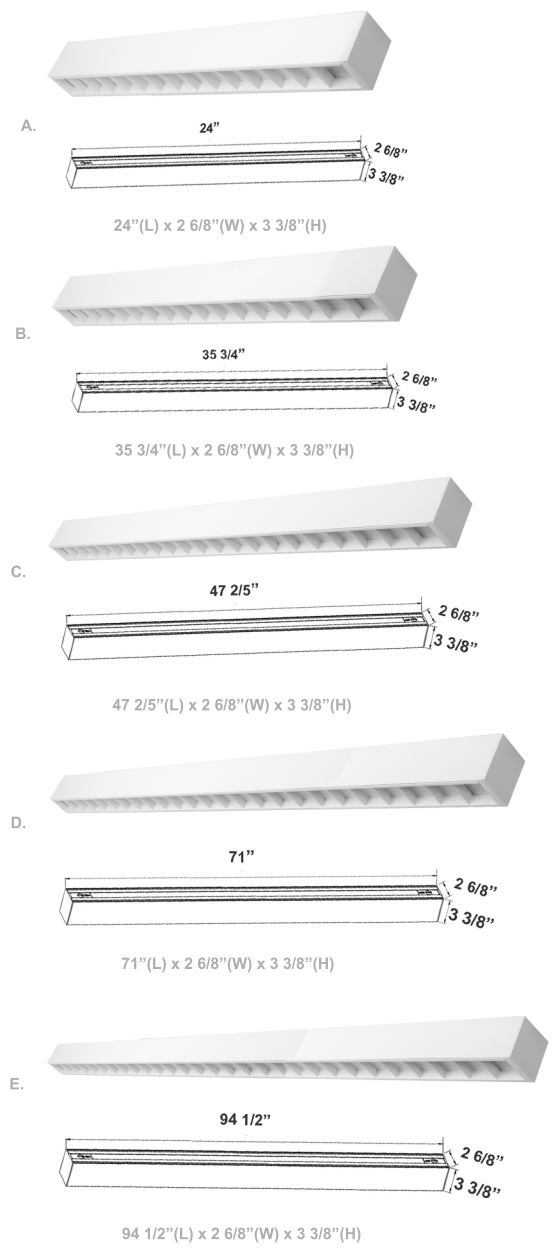

SCX Architectural 2-3/4" White Louver Linkable Lights

Wattage

20W / 30W / 40W / 60W / 80W

Voltage Input

120-277V AC
50/60Hz

Efficacy

100-110 LPW

Dimming

0~10V Dimmable

Finish

Aluminum Housing & Low Profile Modern Design
Matte White Finish

Beam Angles

Color Temperatures

Features

Catalog No.	Fig.	Catalog No.	Fig.
SCX-2FT-20W-MCT4-D-LUV-WH	A.	SCX-6FT-60W-MCT4-D-LUV-WH	D.
SCX-3FT-30W-MCT4-D-LUV-WH	B.	SCX-8FT-80W-MCT4-D-LUV-WH	E.
SCX-4FT-40W-MCT4-D-LUV-WH	C.		